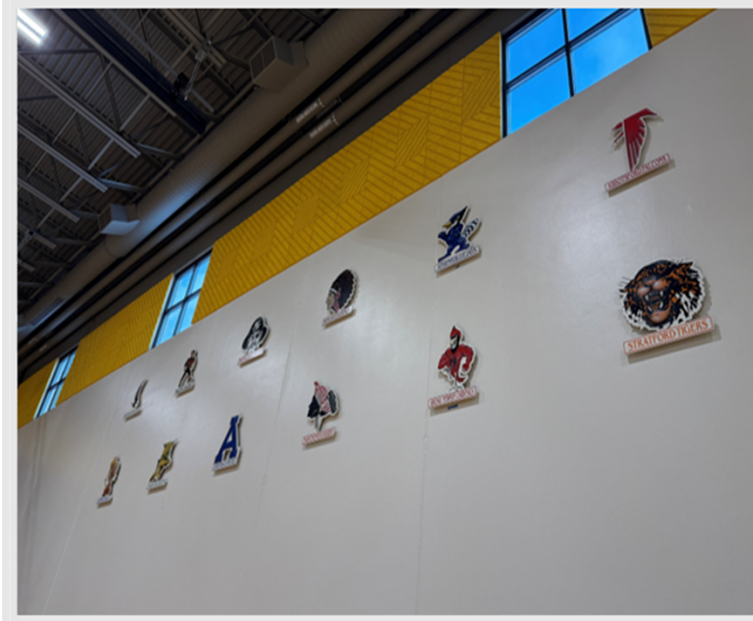

RIB LAKE
SCHOOL DISTRICT

RIB LAKE SCHOOL DISTRICT EXECUTIVE SUMMARY

PROVIDED BY FINDORFF

//////////////////////////////////// 1200 North Street • Rib Lake, WI ////////////////////////////////////// PAGE 2

The team logos from the existing gym have been moved and hung in the new gymnasium.